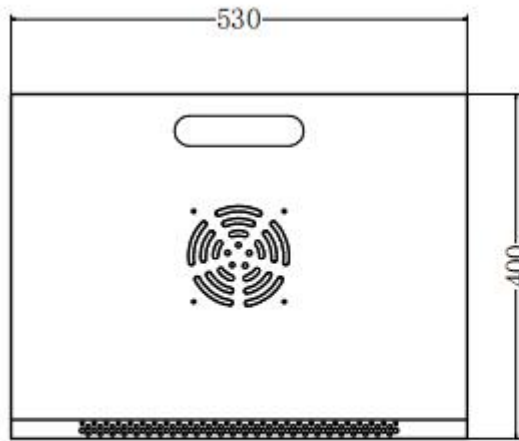

Standard:
Comply with ANSI/EIARS-310-D、IEC297-2、
DIN41494;PART1;DIN41494;PART7

Material:
SPCC Cold Rolled Steel;
19"rails:1.0mm,others:0.6mm
Loading capacity:Static loading:35KG

Standard Colors:

RAL 7035 Light Grey

RAL 9005 Black

Economic VL 12U

W530*D400*H600mm

12U Heights
D400 mm
Packing Box

Network VL Series Wall Mounting Networking cabinets, with 19" w:530 mm and d:400 mm physical size. We can customize according to customers specifications.

All 19" VL Wall cabinets are being delivered as a single piece flat pack enclosure, with standard factory settings.

19" Economic VL Network Wall Mounting Cabinets

Construction Drawing

Width: 530 mm
Depth: 400 mm