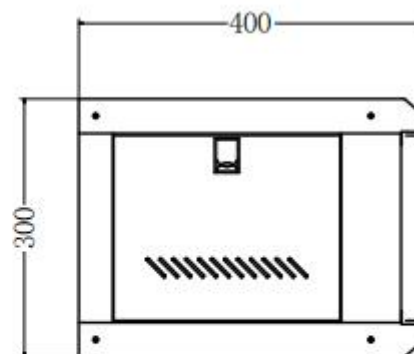

RAL 9005 Black

Economic VL 12U

W530*D400*H600mm

12U Heights
D400 mm
Packing Box

Network VL Series Wall Mounting Networking cabinets, with 19" w:530 mm and d:400 mm physical size. We can customize according to customers specifications.

All 19" VL Wall cabinets are being delivered as a single piece flat pack enclosure, with standard factory settings.

19" Economic VL Network Wall Mounting Cabinets

Construction Drawing

Width: 530 mm
Depth: 400 mm

TOP

BOTTOM

DEEP 400MM

SIDE

Feature:

- Completely glass front door, quick open the side panel and rear panel, convenient and flexible.
- The overall welding structure, firm structure, static load bearing of up to 35 kg,
- The top and bottom can be closed knock off type 2 place walk line channel
- Backplane removable, can be completely opened on the back.

19" Economic VL Network Wall Mounting Cabinets

Width: 530 mm
Depth: 400 mm

Construction Drawing

A-Section A

FRONT

BACK

Product Description	Size WxHxDmm	h Size in U	Width Overall mm	Width Rail to Rear Door	Depth Overall mm	QTY IN PACKAGE	PACKING DIMENSIONS WxHxD mm	Standard NET Weight of Product kgs	Gross Weight of Product kgs
6U 19"Wall Mounting Cabinet W=530 mm D=400 mm	530x300x400	6U	530	19"	400	1	570x170x490	6.5	7
9U 19"Wall Mounting Cabinet W=530 mm D=400 mm	530x400x450	9U	530	19"	400	1	570x170x490	8.2	8.9
12U 19"Wall Mounting Cabinet W=530 mm D=400 mm	530x400x600	12U	530	19"	400	1	570x130x640	10.3	11