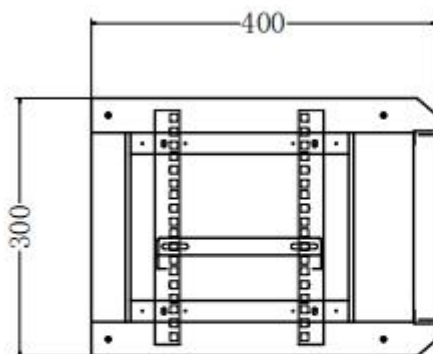

RAL 9005 Black

Economic VL 12U

W530*D400*H600mm

12U Heights
D400 mm
Packing Box

Network VL Series Wall Mounting Networking cabinets, with 19" w:530 mm and d:400 mm physical size. We can customize according to customers specifications.

All 19" VL Wall cabinets are being delivered as a single piece flat pack enclosure, with standard factory settings.

19" Economic VL Network Wall Mounting Cabinets

Construction Drawing

Width: 530 mm
Depth: 400 mm

TOP

BOTTOM

DEEP 400MM

SIDE

Feature:

- Completely glass front door, quick open the side panel and rear panel, convenient and flexible.
- The overall welding structure, firm structure, static load bearing of up to 35 kg,
- The top and bottom can be closed knock off type 2 place walk line channel
- Backplane removable, can be completely opened on the back.

19" Economic VL Network Wall Mounting Cabinets

Width: 530 mm
Depth: 400 mm

Construction Drawing

A-Section A

FRONT

BACK

Product Description	Size WxHxDmm	h Size in U	Width Overall mm	Width Rail to Rear Door	Depth Overall mm	QTY IN PACKAGE	PACKING DIMENSIONS WxHxD mm	Standard NET Weight of Product kgs	Gross Weight of Product kgs
6U 19"Wall Mounting Cabinet W=530 mm D=400 mm	530x300x400	6U	530	19"	400	1	570x170x490	6.5	7
9U 19"Wall Mounting Cabinet W=530 mm D=400 mm	530x400x450	9U	530	19"	400	1	570x170x490	8.2	8.9
12U 19"Wall Mounting Cabinet W=530 mm D=400 mm	530x400x600	12U	530	19"	400	1	570x130x640	10.3	11