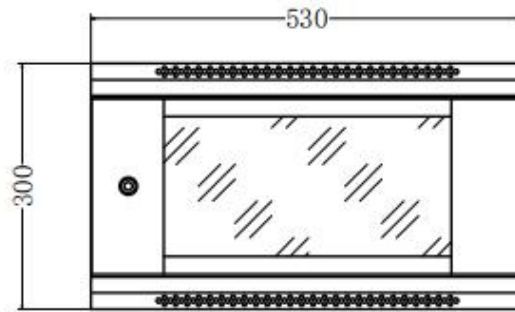

Standard:
Comply with ANSI/EIARS-310-D、IEC297-2、
DIN41494;PART1;DIN41494;PART7

Material:
SPCC Cold Rolled Steel;
19"rails:1.0mm,others:0.6mm
Loading capacity:Static loading:35KG

Standard Colors:

RAL 7035 Light Grey

All 19" VL Wall cabinets are being delivered as a single piece flat pack enclosure, with standard factory settings.

19" Economic VL Network Wall Mounting Cabinets

Construction Drawing

Width: 530 mm
Depth: 400 mm

TOP

BOTTOM

DEEP 400MM

SIDE

Feature:

- Completely glass front door, quick open the side panel and rear panel, convenient and flexible.
- The overall welding structure, firm structure, static load bearing of up to 35 kg,
- The top and bottom can be closed knock off type 2 place walk line channel
- Backplane removable, can be completely opened on the back.

19" Economic VL Network Wall Mounting Cabinets

Width: 530 mm
Depth: 400 mm

Construction Drawing

A-Section A

FRONT

BACK

Product Description	Size WxHxDmm	h Size in U	Width Overall mm	Width Rail to Rear Door	Depth Overall mm	QTY IN PACKAGE	PACKING DIMENSIONS WxHxD mm	Standard NET Weight of Product kgs	Gross Weight of Product kgs
6U 19"Wall Mounting Cabinet W=530 mm D=400 mm	530x300x400	6U	530	19"	400	1	570x170x490	6.5	7
9U 19"Wall Mounting Cabinet W=530 mm D=400 mm	530x400x450	9U	530	19"	400	1	570x170x490	8.2	8.9
12U 19"Wall Mounting Cabinet W=530 mm D=400 mm	530x400x600	12U	530	19"	400	1	570x130x640	10.3	11