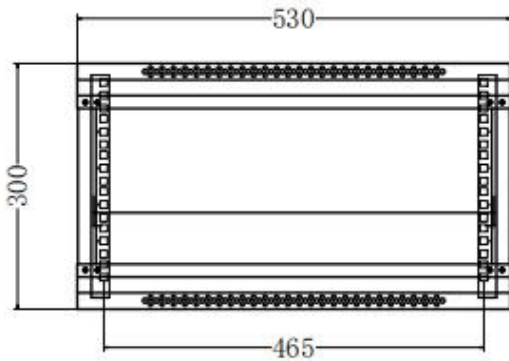

Standard:
Comply with ANSI/EIARS-310-D、IEC297-2、
DIN41494;PART1;DIN41494;PART7

Material:
SPCC Cold Rolled Steel;
19"rails:1.0mm,others:0.6mm
Loading capacity:Static loading:35KG

Standard Colors:

RAL 7035 Light Grey

All 19" VL Wall cabinets are being delivered as a single piece flat pack enclosure, with standard factory settings.

19" Economic VL Network Wall Mounting Cabinets

Construction Drawing

Width: 530 mm
Depth: 400 mm

TOP

BOTTOM

DEEP 400MM

SIDE

Feature:

- Completely glass front door, quick open the side panel and rear panel, convenient and flexible.
- The overall welding structure, firm structure, static load bearing of up to 35 kg,
- The top and bottom can be closed knock off type 2 place walk line channel
- Backplane removable, can be completely opened on the back.

19" Economic VL Network Wall Mounting Cabinets

Width: 530 mm
Depth: 400 mm

Construction Drawing

A-Section A

FRONT

BACK

Product Description	Size WxHxDmm	h Size in U	Width Overall mm	Width Rail to Rear Door	Depth Overall mm	QTY IN PACKAGE	PACKING DIMENSIONS WxHxD mm	Standard NET Weight of Product kgs	Gross Weight of Product kgs
6U 19"Wall Mounting Cabinet W=530 mm D=400 mm	530x300x400	6U	530	19"	400	1	570x170x490	6.5	7
9U 19"Wall Mounting Cabinet W=530 mm D=400 mm	530x400x450	9U	530	19"	400	1	570x170x490	8.2	8.9
12U 19"Wall Mounting Cabinet W=530 mm D=400 mm	530x400x600	12U	530	19"	400	1	570x130x640	10.3	11